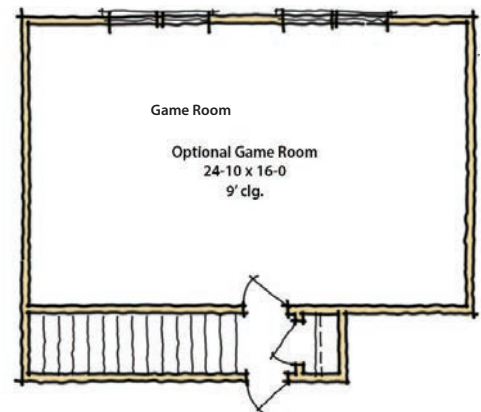

FIRST FLOOR

Attic

SECOND FLOOR

*PRICING AVAILABLE WITHOUT GAME ROOM IF CUSTOMER DESIRES.

THE JAMES	
HEATED DOWN	2602 SQ. FT.
HEATED UP	450 SQ. FT.
TOTAL HEATED	3052 SQ. FT.
BEDROOMS	3
BATHS	2.5

STARTING AT
\$333,000