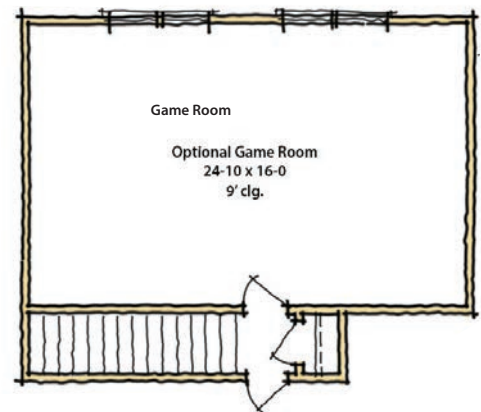

FIRST FLOOR

Attic

SECOND FLOOR

\*PRICING AVAILABLE WITHOUT GAME ROOM IF CUSTOMER DESIRES.

THE JAMES	
HEATED DOWN	2602 SQ. FT.
HEATED UP	450 SQ. FT.
TOTAL HEATED	3052 SQ. FT.
BEDROOMS	3
BATHS	2.5

STARTING AT  
**\$333,000**