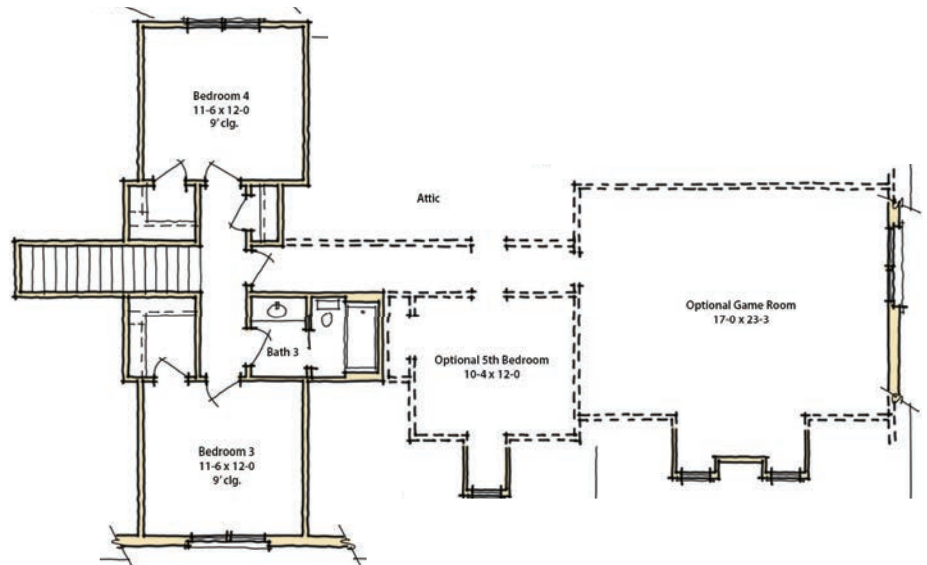

FIRST FLOOR

*PRICING AVAILABLE WITHOUT GAME ROOM IF CUSTOMER DESIRES.

SECOND FLOOR

THE ISABELLA	
HEATED DOWN	2486 SQ. FT.
HEATED UP	512 SQ. FT.
TOTAL HEATED	2998 SQ. FT.
BEDROOMS	4
BATHS	3

STARTING AT
\$322,000