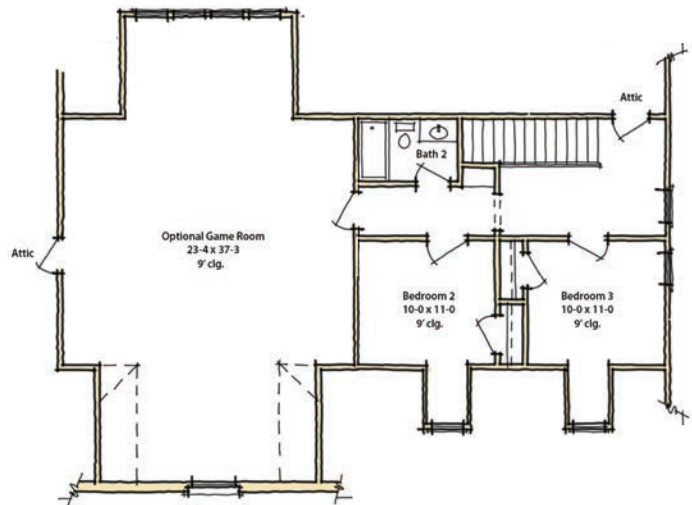

FIRST FLOOR

SECOND FLOOR

\*PRICING AVAILABLE WITHOUT GAME ROOM IF CUSTOMER DESIRES.

THE HOLLY	
HEATED DOWN	1933 SQ. FT.
HEATED UP	533 SQ. FT.
TOTAL HEATED	2466 SQ. FT.
BEDROOMS	3
BATHS	2.5

STARTING AT  
**\$278,000**