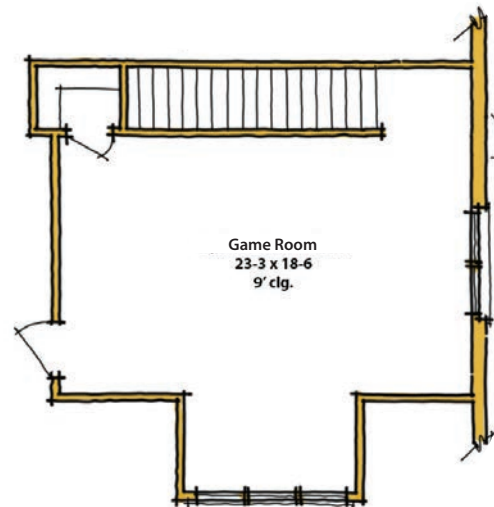

FIRST FLOOR

\*PRICING AVAILABLE WITHOUT GAME ROOM IF CUSTOMER DESIRES.

SECOND FLOOR

THE HELEN	
HEATED DOWN	2100 SQ. FT.
HEATED UP	472 SQ. FT.
TOTAL HEATED	2572 SQ. FT.
BEDROOMS	3
BATHS	2

STARTING AT  
**\$282,000**