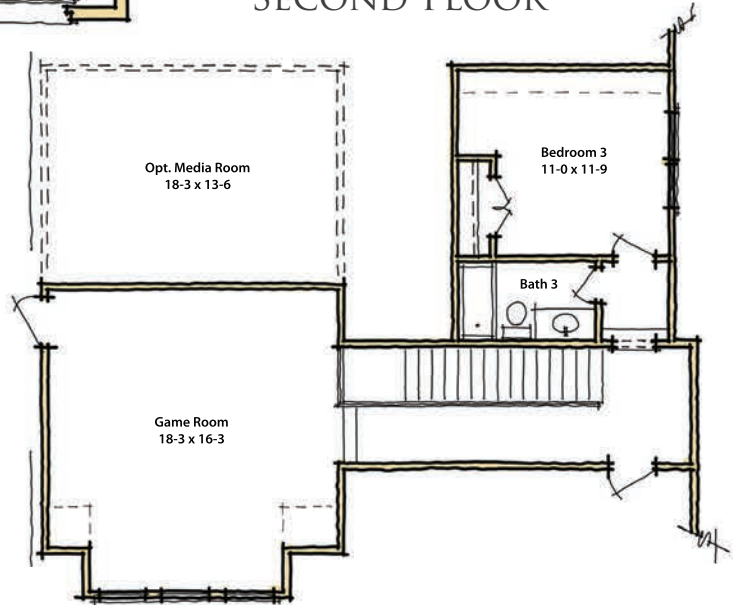

FIRST FLOOR

SECOND FLOOR

| THE HARRIET | |
|--------------|--------------|
| HEATED DOWN | 1892 SQ. FT. |
| HEATED UP | 771 SQ. FT. |
| TOTAL HEATED | 2663 SQ. FT. |
| BEDROOMS | 3 |
| BATHS | 3 |

STARTING AT
\$294,000