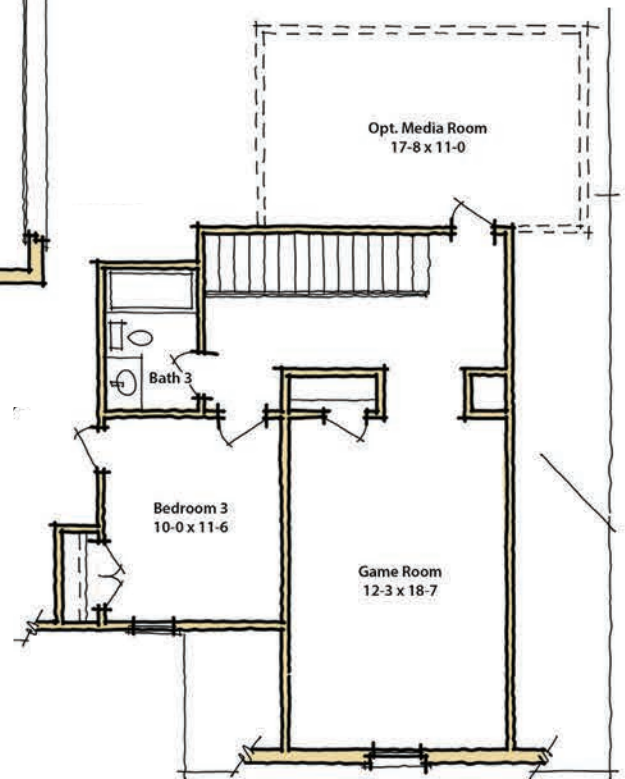

FIRST FLOOR

SECOND FLOOR

THE GRACELYN	
HEATED DOWN	1770 SQ. FT.
HEATED UP	563 SQ. FT.
TOTAL HEATED	2333 SQ. FT.
BEDROOMS	3
BATHS	3

STARTING AT
\$262,000

SOUTHERNSERENITYHOMES.COM   

Because we are constantly improving our product, we reserve the right to revise, change and/or substitute product features, dimensions, specifications, architectural details and design without prior notice. This information is for illustration purposes only and is not part of a legal contract. *Prices are subject to change.*