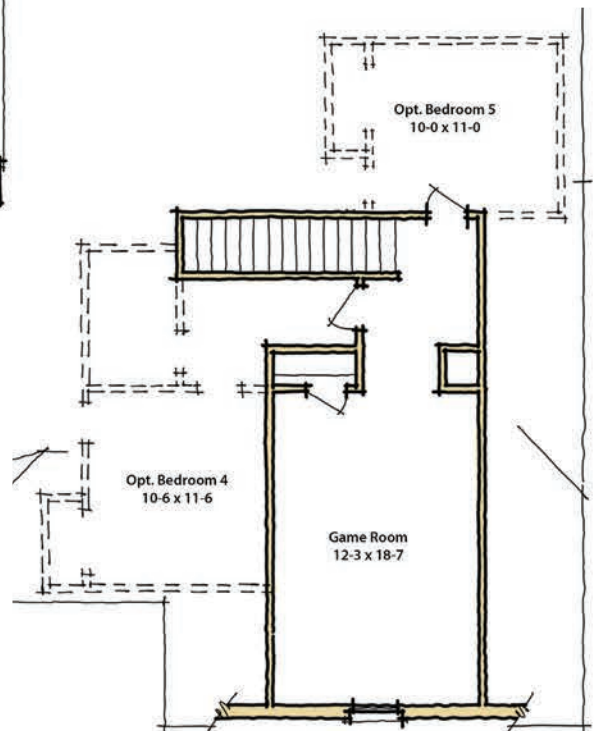

FIRST FLOOR

SECOND FLOOR

| THE CHARLOTTE | |
|---------------|--------------|
| HEATED DOWN | 1827 SQ. FT. |
| HEATED UP | 328 SQ. FT. |
| TOTAL HEATED | 2155 SQ. FT. |
| BEDROOMS | 3 |
| BATHS | 2 |

STARTING AT
\$249,000