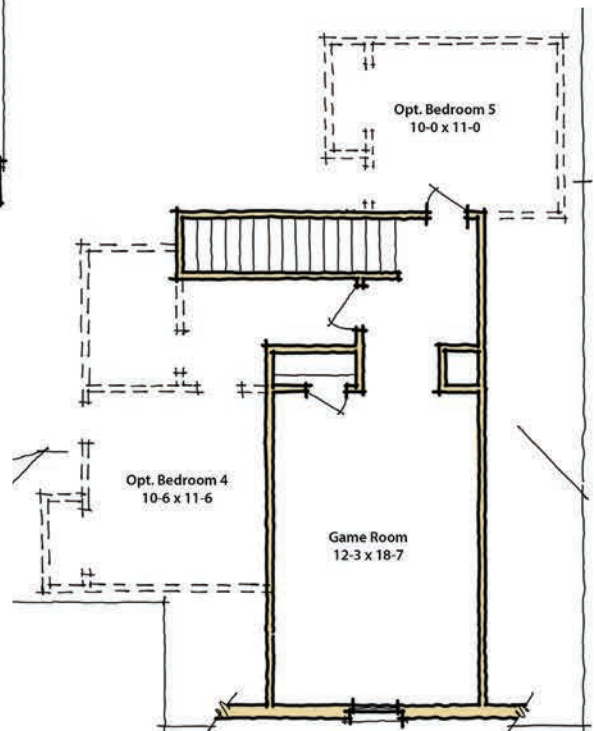

FIRST FLOOR

SECOND FLOOR

THE CHARLOTTE	
HEATED DOWN	1827 SQ. FT.
HEATED UP	328 SQ. FT.
TOTAL HEATED	2155 SQ. FT.
BEDROOMS	3
BATHS	2

STARTING AT  
**\$249,000**

SOUTHERNSERENITYHOMES.COM   

Because we are constantly improving our product, we reserve the right to revise, change and/or substitute product features, dimensions, specifications, architectural details and design without prior notice. This information is for illustration purposes only and is not part of a legal contract. *Prices are subject to change.*