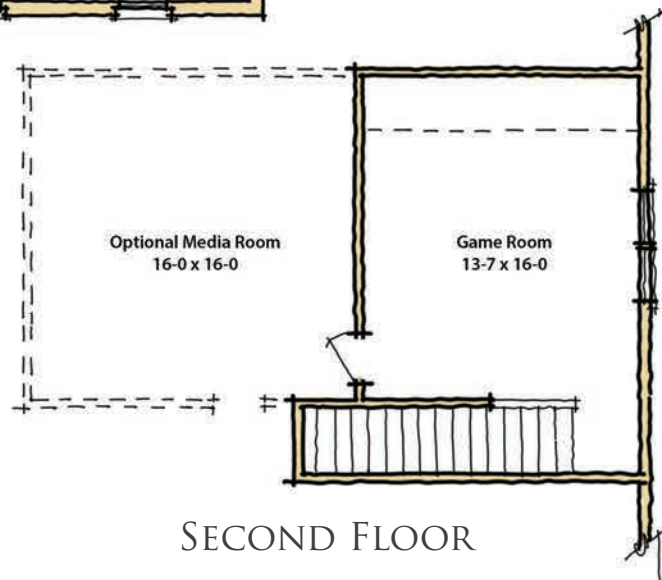

FIRST FLOOR

*PRICING AVAILABLE WITHOUT GAME ROOM IF CUSTOMER DESIRES.

SECOND FLOOR

THE AMELIA	
HEATED DOWN	1765 SQ. FT.
HEATED UP	305 SQ. FT.
TOTAL HEATED	2070 SQ. FT.
BEDROOMS	3
BATHS	2

STARTING AT
\$244,000