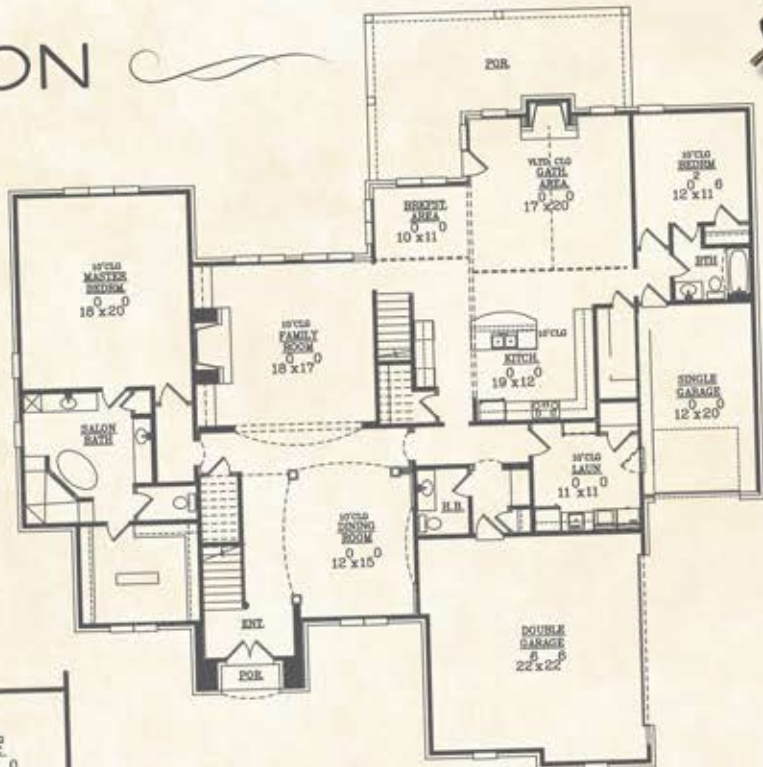

THE TRADITION

Heated Down: 3136 sq. ft.
 Heated Up: 1979 sq. ft.
 Total Heated Brick: 5115 sq. ft.
 Bedrooms: 5
 Baths: 4.5

SOUTHERN SERENITY
 SOUTHERNSERENITYHOMES.COM   
 JERRY LUCIUS • 901.355.3076