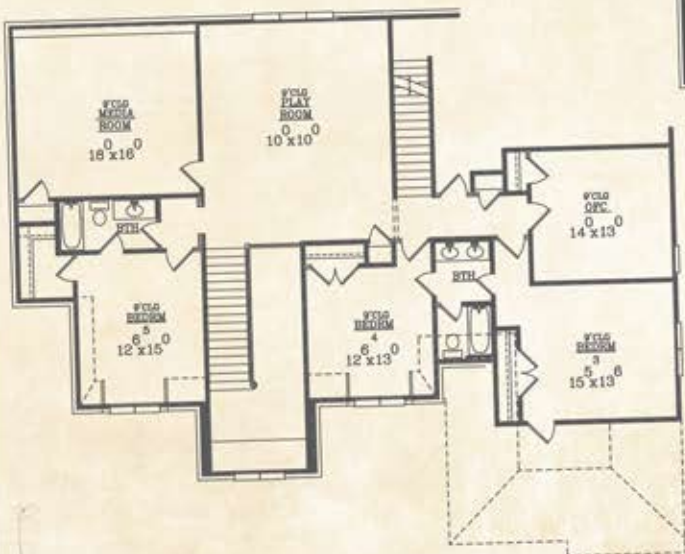

THE TRADITION

Heated Down: 3136 sq. ft.
 Heated Up: 1979 sq. ft.
 Total Heated Brick: 5115 sq. ft.
 Bedrooms: 5
 Baths: 4.5

SOUTHERN SERENITY
 SOUTHERNSERENITYHOMES.COM   
 JERRY LUCIUS • 901.355.3076