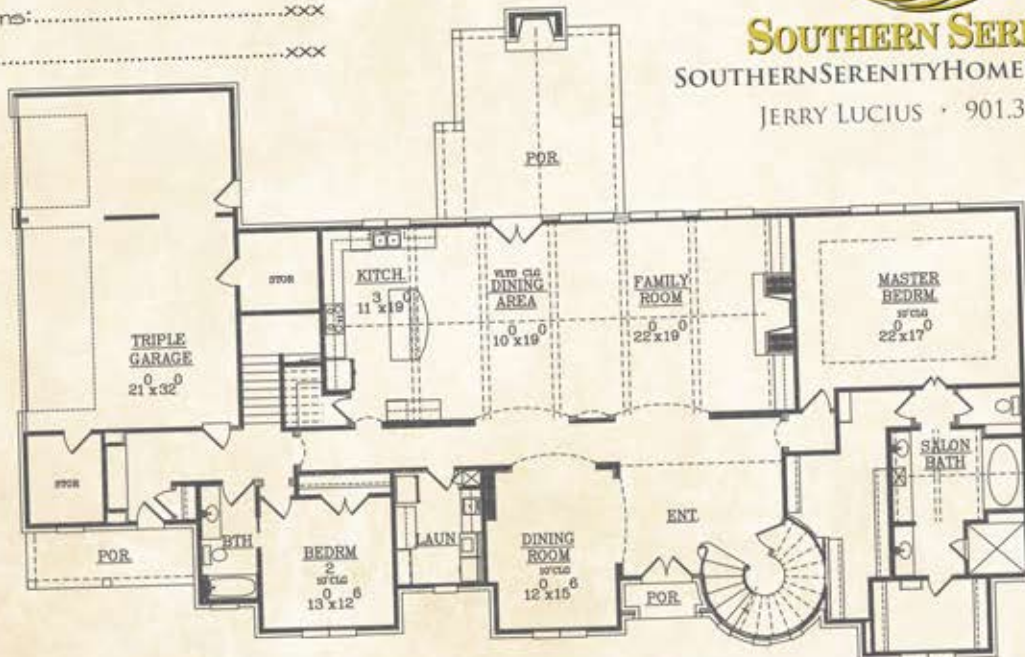

THE SOUTHPASS

SECOND FLOOR

Heated Down: 3273 sq. ft.
 Heated Up: 1835 sq. ft.
 Total Heated Brick: 5108 sq. ft.
 Bedrooms: xxx
 Baths: xxx

FIRST FLOOR

SOUTHERN SERENITY

SOUTHERNSERENITYHOMES.COM

JERRY LUCIUS • 901.355.3076