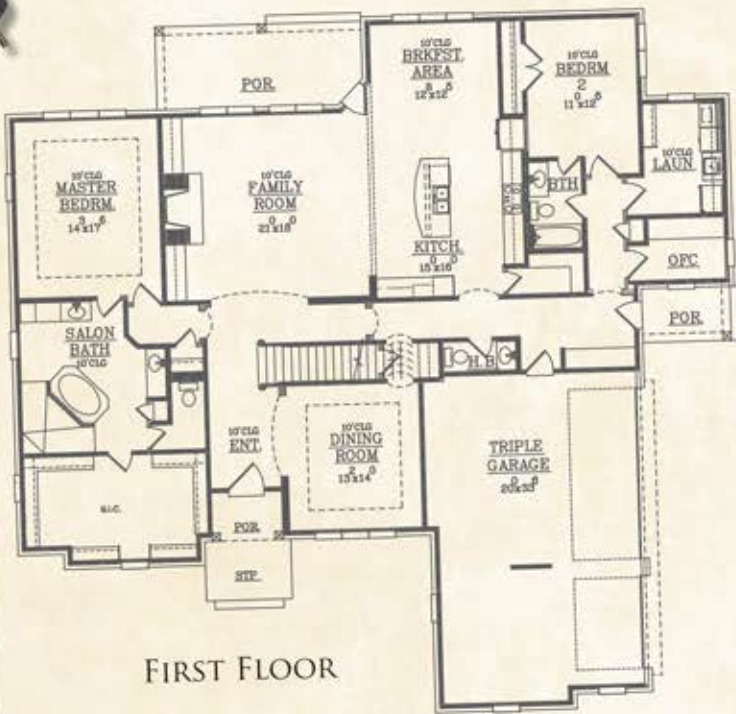

THE NATCHEZ

Heated Down:2667 sq. ft.
 Heated Up:1820 sq. ft.
 Total Heated Brick: 4487 sq. ft.
 Bedrooms:5
 Baths: 4.5

SOUTHERN SERENITY

SOUTHERNSERENITYHOMES.COM   

JERRY LUCIUS • 901.355.3076