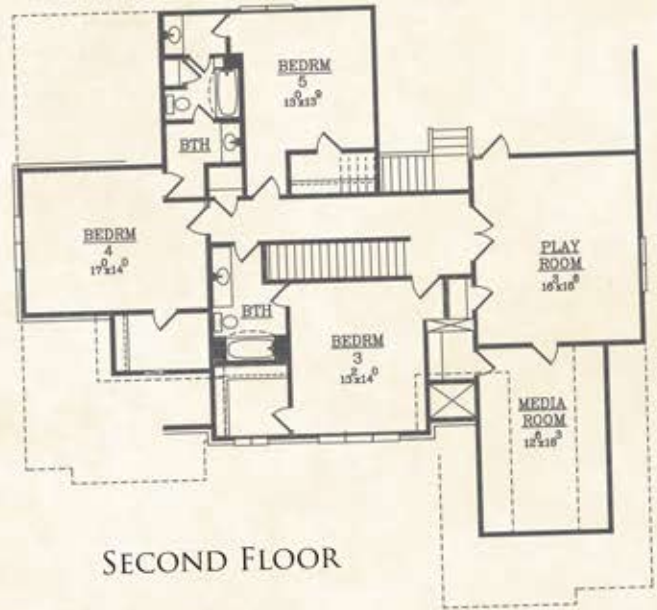

THE NATCHEZ

Heated Down:2667 sq. ft.
 Heated Up:1820 sq. ft.
 Total Heated Brick: 4487 sq. ft.
 Bedrooms:5
 Baths: 4.5

SOUTHERN SERENITY

SOUTHERNSERENITYHOMES.COM   

JERRY LUCIUS • 901.355.3076