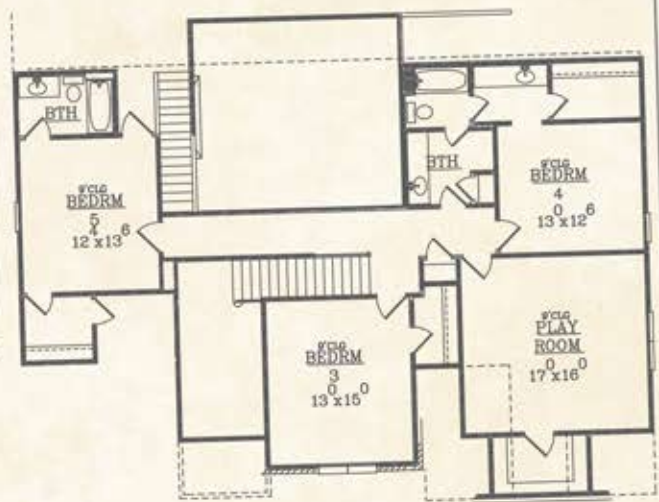

THE KESTREL

FIRST FLOOR

SECOND FLOOR

- Heated Down:2634 sq. ft.
- Heated Up:1349 sq. ft.
- Total Heated Brick:3983 sq. ft.
- Bedrooms:5
- Baths:4.5

SOUTHERN SERENITY

SOUTHERNSERENITYHOMES.COM

JERRY LUCIUS • 901.355.3076