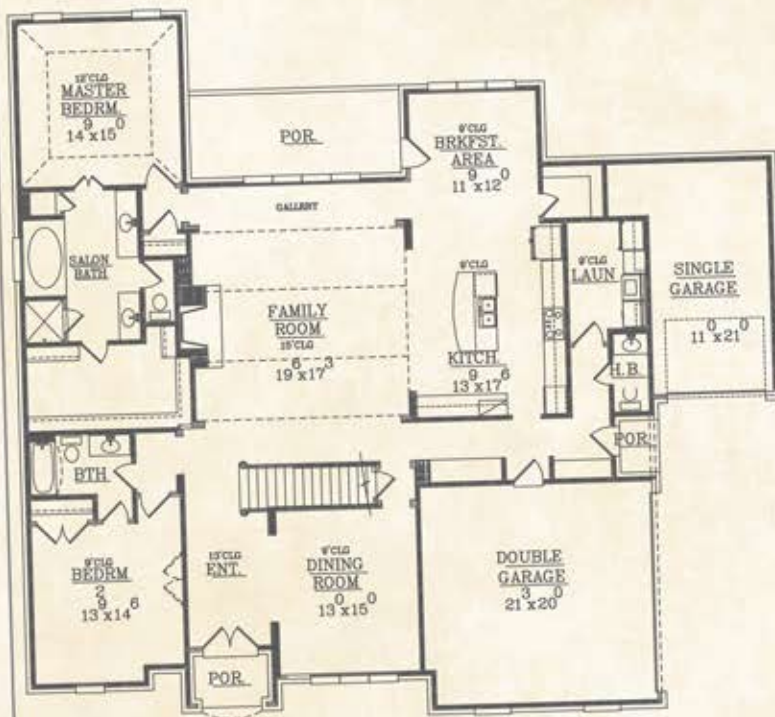

THE KESTREL

FIRST FLOOR

SECOND FLOOR

- Heated Down:2634 sq. ft.
- Heated Up:1349 sq. ft.
- Total Heated Brick:3983 sq. ft.
- Bedrooms:5
- Baths:4.5

SOUTHERN SERENITY

SOUTHERNSERENITYHOMES.COM

JERRY LUCIUS • 901.355.3076