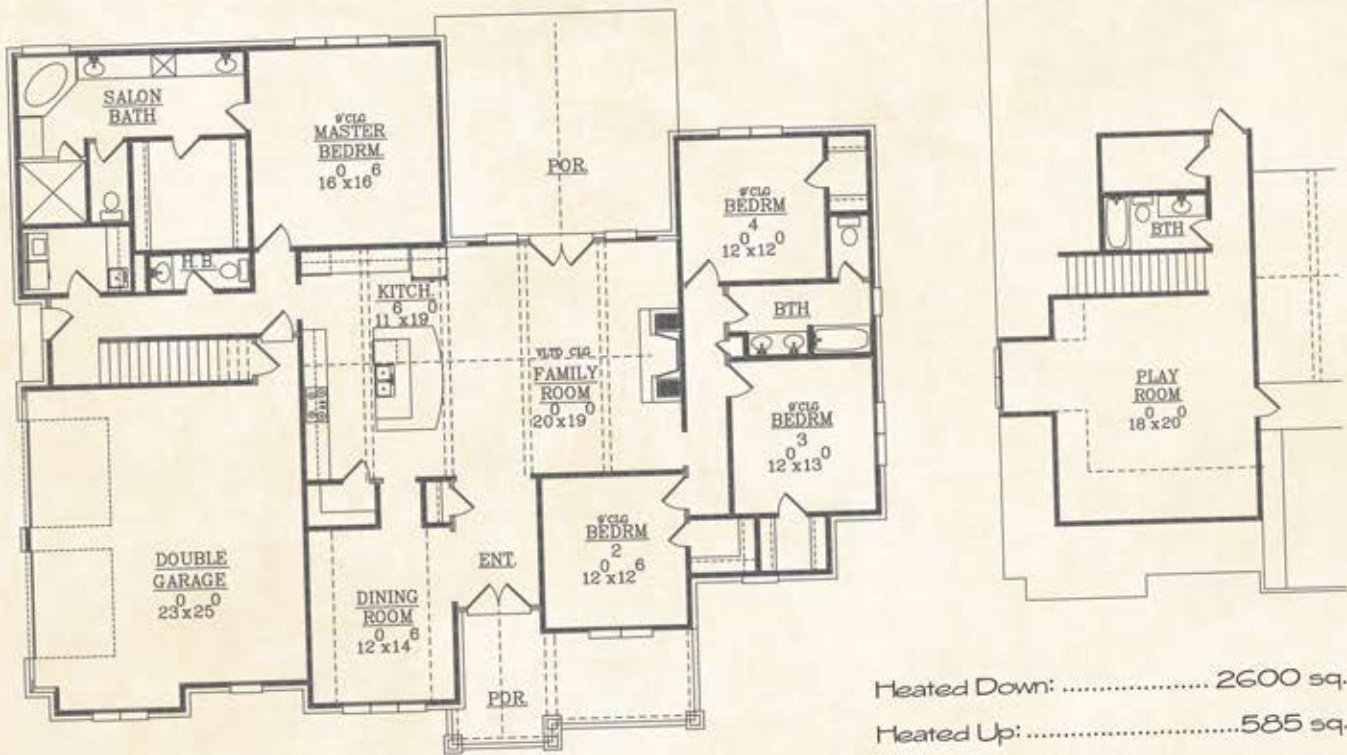

# THE HARPER

Heated Down: ..... 2600 sq. ft.  
 Heated Up: ..... 585 sq. ft.  
 Total Heated Brick: ..... 3185 sq. ft.  
 Bedrooms: ..... 4  
 Baths: ..... 3.5

**SOUTHERN SERENITY**

SOUTHERNSERENITYHOMES.COM   