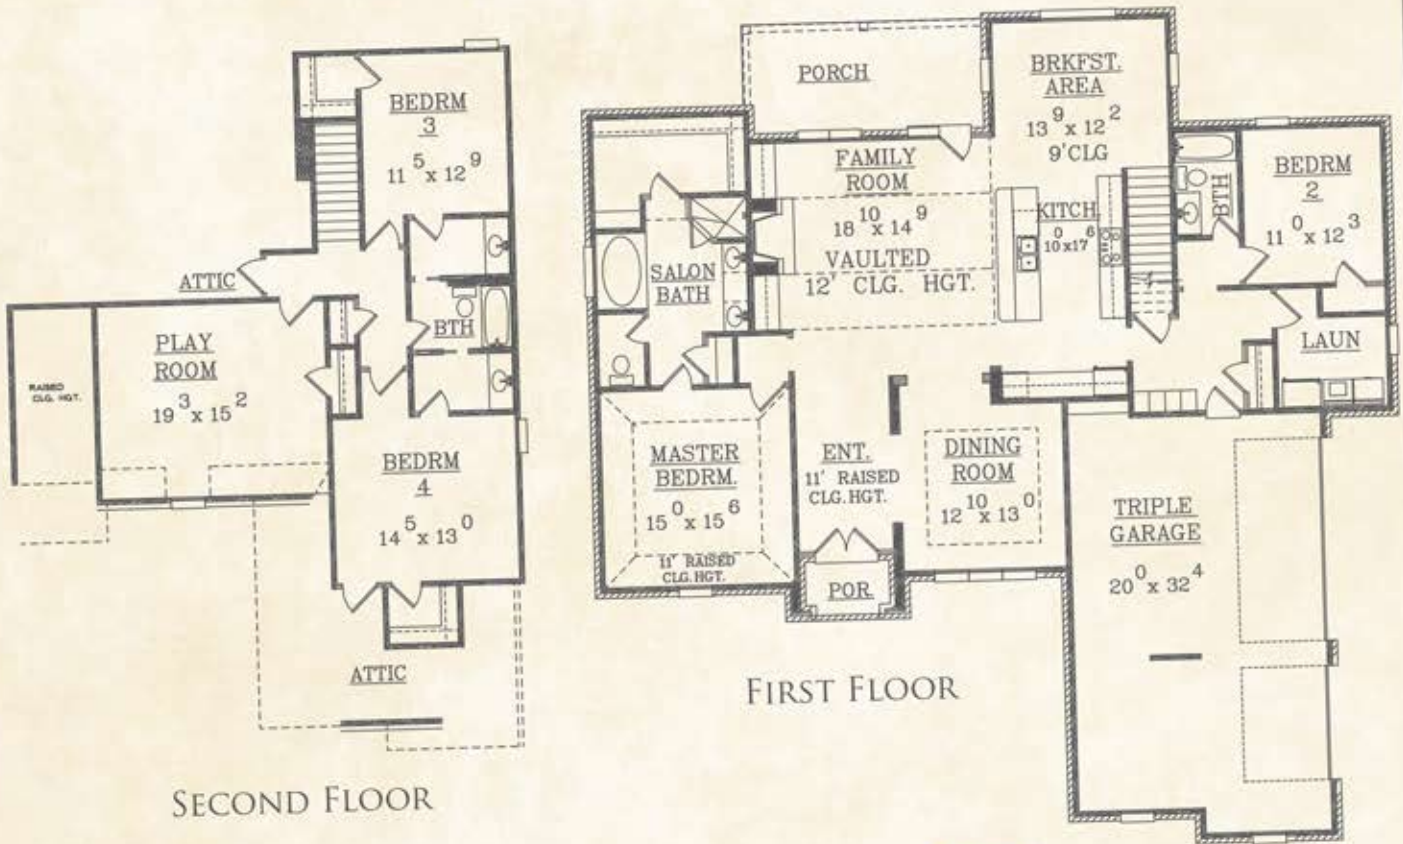

THE FRANKLIN

Heated Down: 2114 sq. ft.
 Heated Up: 984 sq. ft.
 Total Heated Brick: 3098 sq. ft.
 Bedrooms: 4
 Baths: 3

SOUTHERN SERENITY
 SOUTHERNSERENITYHOMES.COM
 JERRY LUCIUS • 901.355.3076